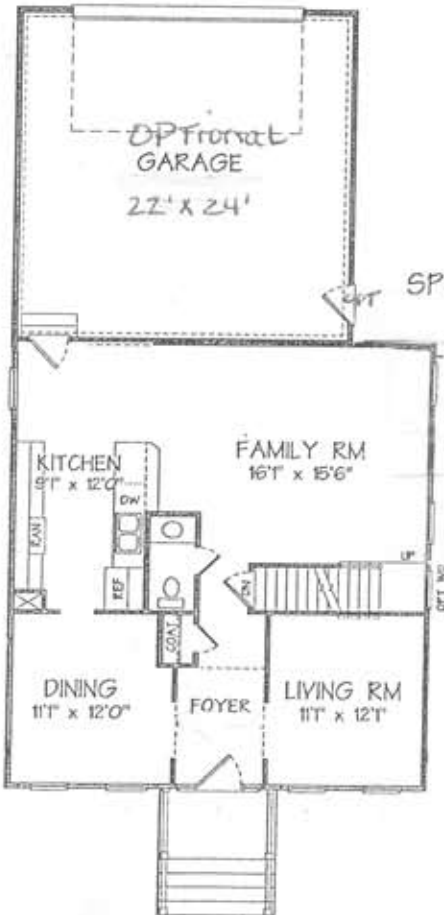

ALICE WALKER
ELEVATION "A"

P.O. BOX 867
SPOTSYLVANIA, VA 22553

LOWER LEVEL 944 SQ FT

UPPER LEVEL 944 SQ FT