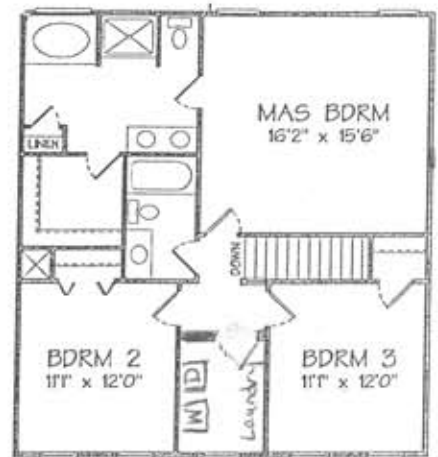

ALICE WALKER
ELEVATION "A"

P.O. BOX 867
SPOTSYLVANIA, VA 22553

LOWER LEVEL 944 SQ FT

UPPER LEVEL 944 SQ FT