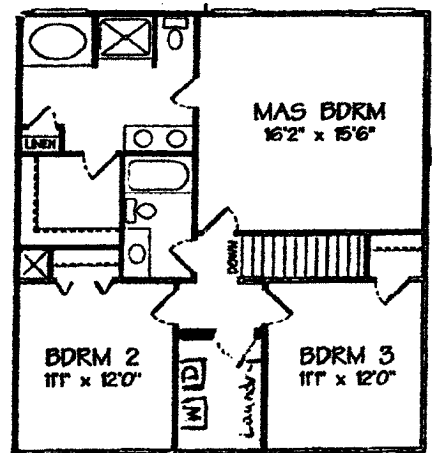

The Alice Walker
Elevation "B"

Spear
BUILDERS

P.O. BOX 867
SPOTSYLVANIA, VA 22553

LOWER LEVEL 944 SQ FT

UPPER LEVEL 944 SQ FT