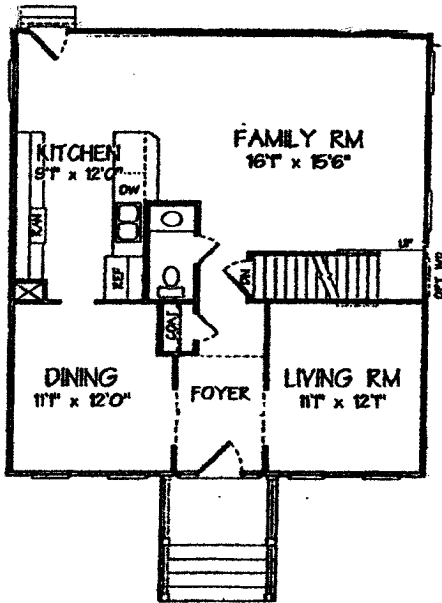

The Alice Walker
Elevation "B"

Spear
BUILDERS

P.O. BOX 867
SPOTSYLVANIA, VA 22553

LOWER LEVEL 944 SQ FT

UPPER LEVEL 944 SQ FT